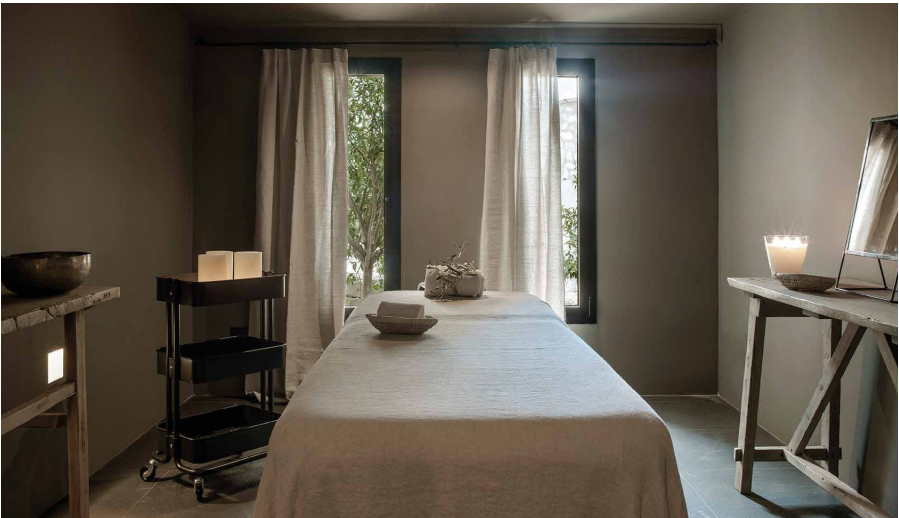

MASAJES Y TRATAMIENTOS MASSAGES AND TREATMENTS

Único Spa trabaja con dos marcas líderes a nivel internacional: Natura Bissé –excelencia, lujo y especializada en el cuidado de la piel– y Comfort Zone –sostenible, innovadora y natural–.

Único Spa works with two international leading brands: Natura Bissé –excellence, luxury and specialized in skin care– and Comfort Zone –sustainable, innovative and natural–.

Nuestros terapeutas pueden aconsejarle tratamientos fuera de carta según sus necesidades y tipo de piel. No dude en consultarnos y procederemos a realizar un análisis personalizado.

Our therapists will be delighted to suggest treatments not included in this menu according to your needs and your skin type. Do not hesitate to contact us and we will arrange a personalized in-depth analysis of your requirements.