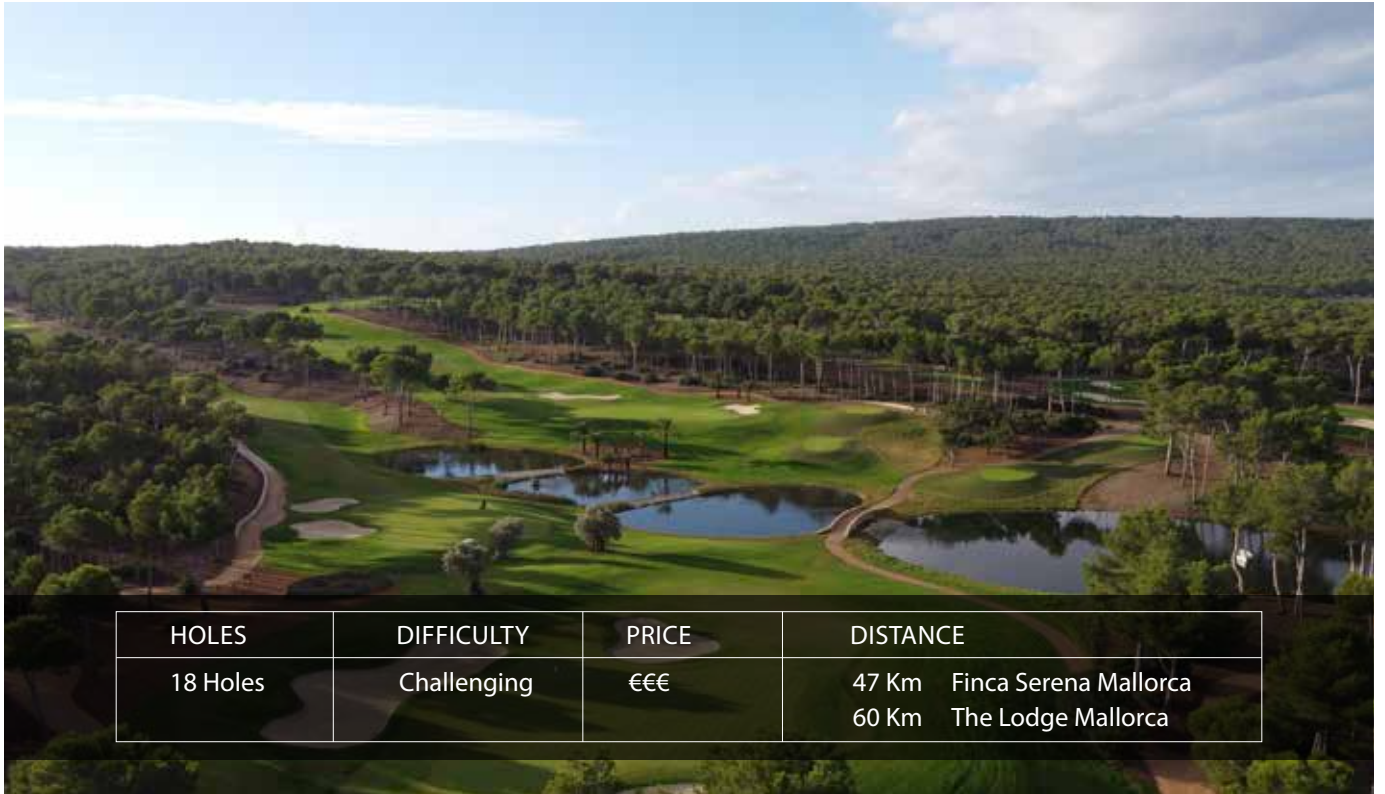

T GOLF CALVIA

HOLES	DIFFICULTY	PRICE	DISTANCE
18 Holes	Challenging	€€€	47 Km Finca Serena Mallorca 60 Km The Lodge Mallorca

- Exclusive and spectacular new course, designed by John Harris.
- The 2020 Challenge Tour Grand Final was played here and the course also earned Hideaways Best Golf Course of the Year 2020.
- Ranked 7th in the Spain Golf Leading Courses guide.
- Ranked 30th in the Top 100 Golf Courses of Spain Guide.
- Among the top 5 best golf courses in the Balearic Islands.

EXPERT TIPS:

Xavi Puig
Professional player and member of the Golf Federation of the Balearic Islands

Views of the 8th and 16th holes.

A good golfing challenge in every sense, a comfortable course to play and walk, and one you will enjoy more and more as the holes go by.

Superb fairways, with unbeatable yet tricky greens.

One of the best driving ranges on the island, catering to all needs.