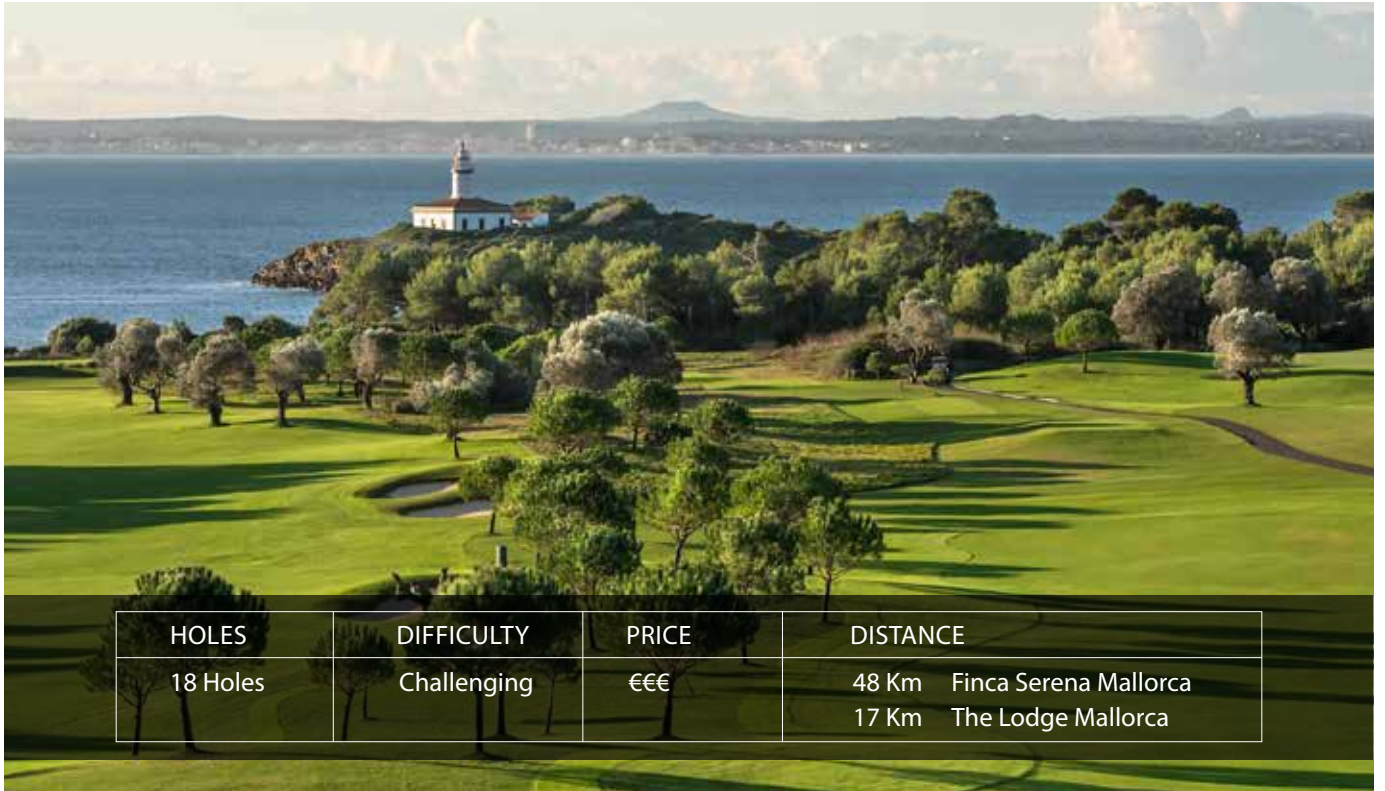

GOLF

MALLORCA

FINCA
SERENA

MALLORCA

THE LODGE

MALLORCA

COURSE LOCATIONS

CLUB DE GOLF ALCANADA

HOLES	DIFFICULTY	PRICE	DISTANCE
18 Holes	Challenging	€€€	48 Km Finca Serena Mallorca 17 Km The Lodge Mallorca

- ▶ The only golf course in Mallorca located next to the sea. Spectacular views along the whole course, especially of the Alcudia lighthouse. The golf course is harmoniously integrated into the natural environment.
- ▶ The Mediterranean golf experience
- ▶ Course designed by Robert Trent Jones Jr.
- ▶ Major competitions have been held on this course: Final of the Challenge Tour 2022 and the Copa del Rey amateur tournament.
- ▶ Member of World of Leading Golf
- ▶ Ranked 4th in the Spain Leading Golf Courses guide.
- ▶ Ranked 16th in the Top 100 Golf Courses of Spain Guide.
- ▶ Among the top 5 best golf courses in the Balearic Islands.