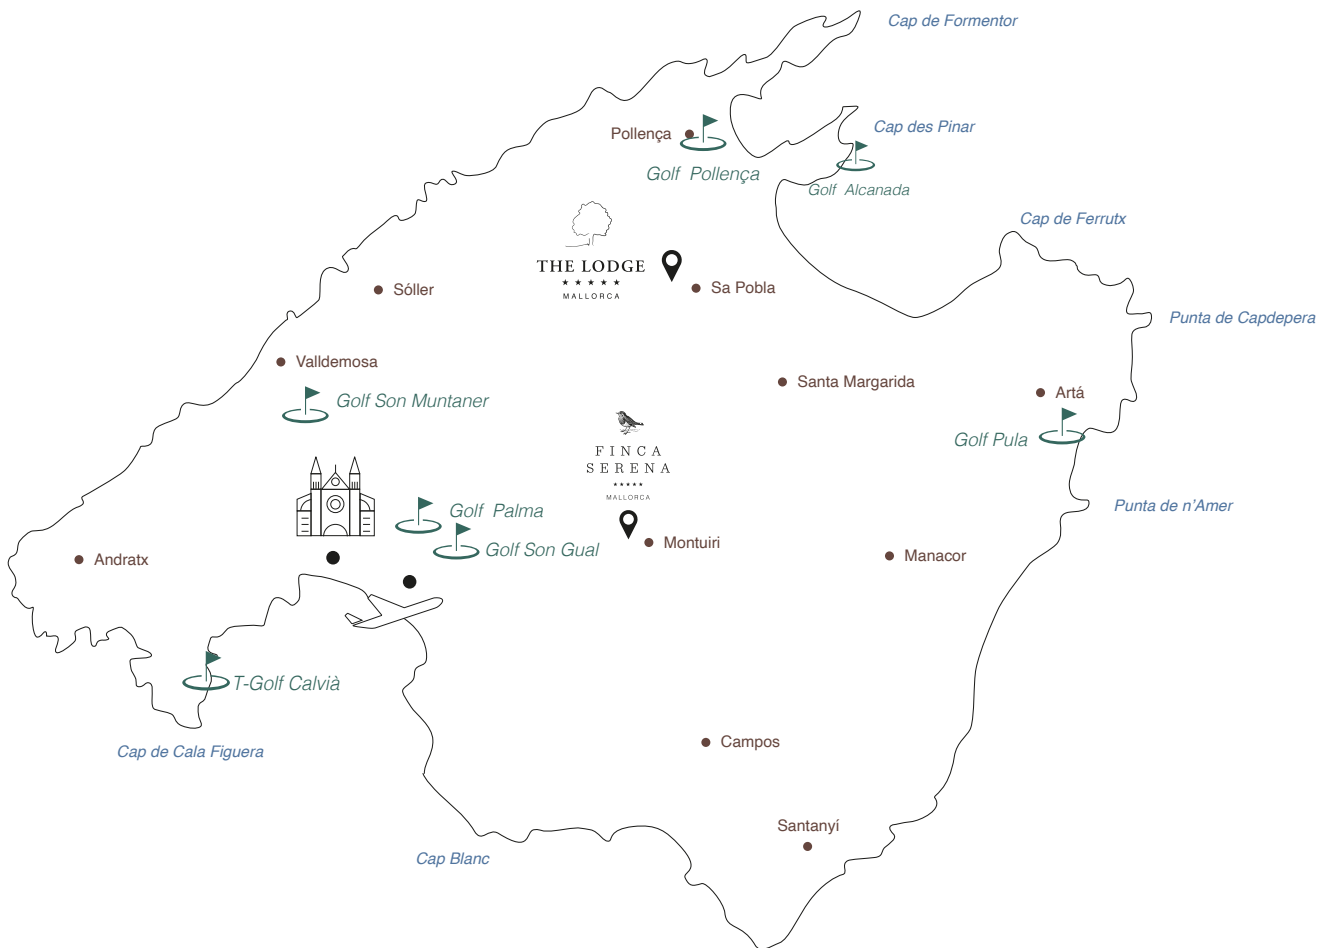

GOLF

MALLORCA

FINCA
SERENA

MALLORCA

THE LODGE

MALLORCA

COURSE LOCATIONS

CLUB DE GOLF ALCANADA

HOLES	DIFFICULTY	PRICE	DISTANCE
18 Holes	Challenging	€€€	48 Km Finca Serena Mallorca 17 Km The Lodge Mallorca

- ▶ The only golf course in Mallorca located next to the sea. Spectacular views along the whole course, especially of the Alcudia lighthouse. The golf course is harmoniously integrated into the natural environment.
- ▶ The Mediterranean golf experience
- ▶ Course designed by Robert Trent Jones Jr.
- ▶ Major competitions have been held on this course: Final of the Challenge Tour 2022 and the Copa del Rey amateur tournament.
- ▶ Member of World of Leading Golf
- ▶ Ranked 4th in the Spain Leading Golf Courses guide.
- ▶ Ranked 16th in the Top 100 Golf Courses of Spain Guide.
- ▶ Among the top 5 best golf courses in the Balearic Islands.